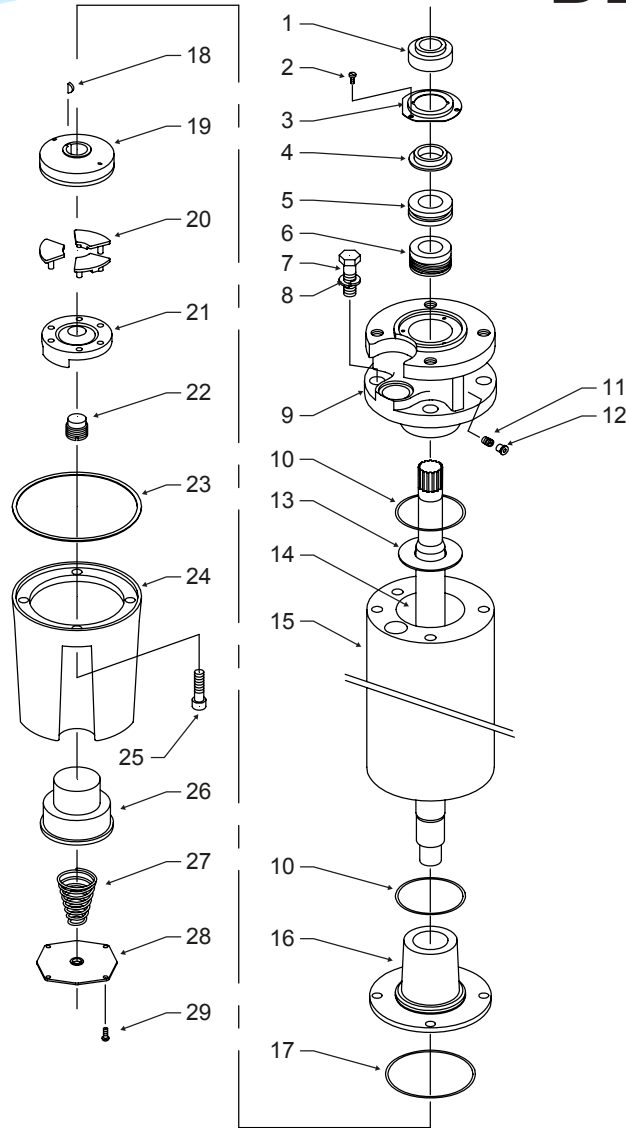

Franklin Electric

Motores sumergibles de 6" 7.5HP a 60HP

DESPIECE

TABLA DE REFACCIONES

| POSICIÓN | REFACCIÓN | MSF6 7.51230 | MSF6 101230 | MSF6 151230 | MSF6 7.53230 | MSF6 7.53460 | MSF6 103230 | MSF6 103460 | MSF6 153230 | MSF6 153460 | MSF6 203230 | MSF6 203460 | MSF6 253230 | MSF6 253460 | MSF6 303230 | MSF6 303460 | MSF6 403230/SF | MSF6 403460/SF | MSF6 503230 | MSF6 503460/SF | MSF6 603460 | CÓDIGO |
|--|-------------------------|--------------|-------------|-------------|--------------|--------------|-------------|-------------|-------------|-------------|-------------|-------------|-------------|-------------|-------------|-------------|----------------|----------------|-------------|----------------|-------------|-----------|
| | | | | | | | | | | | | | | | | | | | | | | |
| 13, 18, 19, 20, 21, 22, 23 | 6"KIT EMPUJE AXIAL | ✓ | ✓ | ✓ | ✓ | ✓ | ✓ | ✓ | ✓ | ✓ | ✓ | ✓ | ✓ | ✓ | ✓ | ✓ | | | | | | 305426001 |
| 1, 2, 3, 4, 5, 6, 10, 11, 12, 17, 23, 26, 27, 28, 29 | 6" KIT SELLO MECÁNICO | ✓ | ✓ | ✓ | ✓ | ✓ | ✓ | ✓ | ✓ | ✓ | ✓ | ✓ | ✓ | ✓ | ✓ | ✓ | ✓ | ✓ | ✓ | ✓ | ✓ | 305426017 |
| 7, 8, 9, 10, 11 | 6" KIT CAMPANA SUPERIOR | ✓ | ✓ | ✓ | ✓ | ✓ | ✓ | ✓ | ✓ | ✓ | ✓ | ✓ | ✓ | ✓ | ✓ | ✓ | ✓ | | | | | 305426011 |
| | | | | | | | | | | | | | | | | | | | ✓ | ✓ | ✓ | 177265905 |
| 10, 16, 17 | 6" KIT CAMPANA INFERIOR | | | | | | | | | | | | | | ✓ | ✓ | ✓ | ✓ | | | | 305426005 |
| 24, 25 | 6"KIT THRUST HOUSING | | | | | | | | | | | | | | | | ✓ | ✓ | | | | 305426007 |